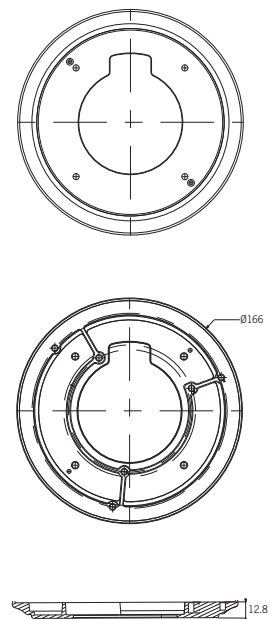

Corner Mount	Flush Mount	Adaptor Plate	
DA-RM1100	DA-FM1300	DA-BM1100	DA-AP2000
Aluminum	Steel	Aluminum	Aluminum
337.8mm (L) x 140mm (W) x 199.1mm (H) (13.29" (L) x 5.52" (W) x 7.83" (H))	Ø210.2mm x 87mm (L) (Ø8.27" x 3.43" (L))	Ø154mm x 50mm (L) (Ø6.06" x 1.97" (L))	Ø166mm x 12.8mm (L) (Ø6.5" x 0.5" (L))
White / Ivory	Sliver / White	White / Ivory	White / Ivory
1.2kg (2.64lb)	0.65kg (1.44lb)	0.2kg (0.44lb)	0.2kg (0.44lb)
20kg (44lb)	4kg (8.81lb)	10kg (22.04lb)	5kg (11.02lb)

DA-WM1400	DC-D1122, DC-D1122E, DC-D1123, DC-D1123R, DC-D1223, DC-D1223R, DC-D1323R, DC-D1122W, DC-D1122WR, DC-D1123W, DC-D1123WR, DC-D1223W, DC-D1223WR, DC-D1223WX, DC-D2233, DC-D2233R, DC-D2233W, DC-D2233WR, DC-D2233WHR, DC-D3233X, DC-D3233RX, DC-D3233WRX, DC-D3233HRX, TC-D1222WR	DA-CM1300, DA-CM1500, DA-WM1400, DC-S1163WH, DC-S1263WH, DC-S1283WHX	DC-D1122, DC-D1122R, DC-D1123, DC-D1123R, DC-D1223, DC-D1223R, DC-D1323R