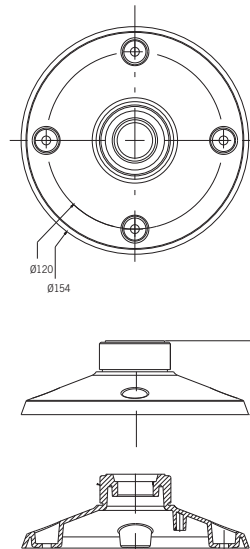

Corner Mount	Flush Mount	Adaptor Plate	
DA-RM1100	DA-FM1300	DA-BM1100	DA-AP2000
Aluminum	Steel	Aluminum	Aluminum
337.8mm (L) x 140mm (W) x 199.1mm (H) (13.29" (L) x 5.52" (W) x 7.83" (H))	Ø210.2mm x 87mm (L) (Ø8.27" x 3.43" (L))	Ø154mm x 50mm (L) (Ø6.06" x 1.97" (L))	Ø166mm x 12.8mm (L) (Ø6.5" x 0.5" (L))
White / Ivory	Sliver / White	White / Ivory	White / Ivory
1.2kg (2.64lb)	0.65kg (1.44lb)	0.2kg (0.44lb)	0.2kg (0.44lb)
20kg (44lb)	4kg (8.81lb)	10kg (22.04lb)	5kg (11.02lb)

DA-WM1400	DC-D1122, DC-D1122E, DC-D1123, DC-D1123R, DC-D1223, DC-D1223R, DC-D1323R, DC-D1122W, DC-D1122WR, DC-D1123W, DC-D1123WR, DC-D1223W, DC-D1223WR, DC-D1223WX, DC-D2233, DC-D2233R, DC-D2233W, DC-D2233WR, DC-D2233WHR, DC-D3233X, DC-D3233RX, DC-D3233WRX, DC-D3233HRX, TC-D1222WR	DA-CM1300, DA-CM1500, DA-WM1400, DC-S1163WH, DC-S1263WH, DC-S1283WHX	DC-D1122, DC-D1122R, DC-D1123, DC-D1123R, DC-D1223, DC-D1223R, DC-D1323R