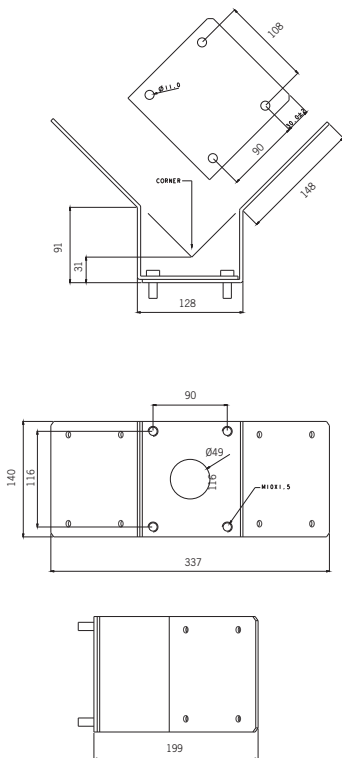

Corner Mount	Flush Mount	Adaptor Plate	
DA-RM1100	DA-FM1300	DA-BM1100	DA-AP2000
Aluminum	Steel	Aluminum	Aluminum
337.8mm (L) x 140mm (W) x 199.1mm (H) (13.29" (L) x 5.52" (W) x 7.83" (H))	Ø210.2mm x 87mm (L) (Ø8.27" x 3.43" (L))	Ø154mm x 50mm (L) (Ø6.06" x 1.97" (L))	Ø166mm x 12.8mm (L) (Ø6.5" x 0.5" (L))
White / Ivory	Sliver / White	White / Ivory	White / Ivory
1.2kg (2.64lb)	0.65kg (1.44lb)	0.2kg (0.44lb)	0.2kg (0.44lb)
20kg (44lb)	4kg (8.81lb)	10kg (22.04lb)	5kg (11.02lb)

DA-WM1400	DC-D1122, DC-D1122E, DC-D1123, DC-D1123R, DC-D1223, DC-D1223R, DC-D1323R, DC-D1122W, DC-D1122WR, DC-D1123W, DC-D1123WR, DC-D1223W, DC-D1223WR, DC-D1223WX, DC-D2233, DC-D2233R, DC-D2233W, DC-D2233WR, DC-D2233WHR, DC-D3233X, DC-D3233RX, DC-D3233WRX, DC-D3233HRX, TC-D1222WR	DA-CM1300, DA-CM1500, DA-WM1400, DC-S1163WH, DC-S1263WH, DC-S1283WHX	DC-D1122, DC-D1122R, DC-D1123, DC-D1123R, DC-D1223, DC-D1223R, DC-D1323R