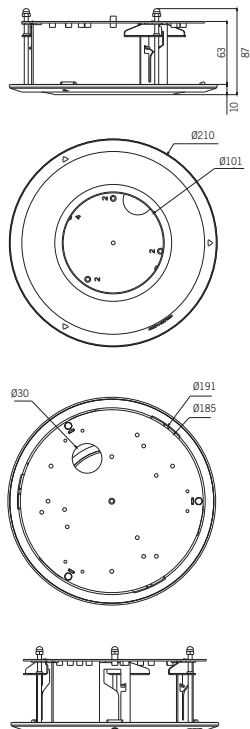

Corner Mount	Flush Mount	Adaptor Plate	
DA-RM1100	DA-FM1300	DA-BM1100	DA-AP2000
Aluminum	Steel	Aluminum	Aluminum
337.8mm (L) x 140mm (W) x 199.1mm (H) (13.29" (L) x 5.52" (W) x 7.83" (H))	Ø210.2mm x 87mm (L) (Ø8.27" x 3.43" (L))	Ø154mm x 50mm (L) (Ø6.06" x 1.97" (L))	Ø166mm x 12.8mm (L) (Ø6.5" x 0.5" (L))
White / Ivory	Sliver / White	White / Ivory	White / Ivory
1.2kg (2.64lb)	0.65kg (1.44lb)	0.2kg (0.44lb)	0.2kg (0.44lb)
20kg (44lb)	4kg (8.81lb)	10kg (22.04lb)	5kg (11.02lb)

DA-WM1400	DC-D1122, DC-D1122E, DC-D1123, DC-D1123R, DC-D1223, DC-D1223R, DC-D1323R, DC-D1122W, DC-D1122WR, DC-D1123W, DC-D1123WR, DC-D1223W, DC-D1223WR, DC-D1223WX, DC-D2233, DC-D2233R, DC-D2233W, DC-D2233WR, DC-D2233WHR, DC-D3233X, DC-D3233RX, DC-D3233WRX, DC-D3233HRX, TC-D1222WR	DA-CM1300, DA-CM1500, DA-WM1400, DC-S1163WH, DC-S1263WH, DC-S1283WHX	DC-D1122, DC-D1122R, DC-D1123, DC-D1123R, DC-D1223, DC-D1223R, DC-D1323R